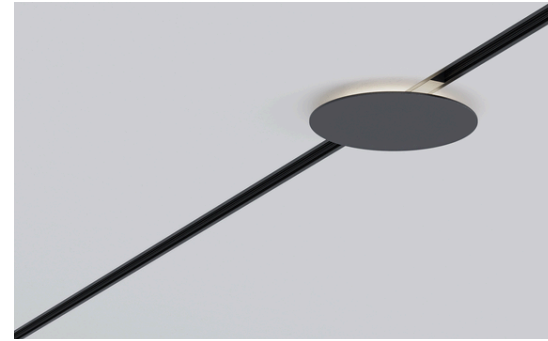

Layered Lighting Flexibility - With New Inserts Offering

Thread Family

Thread delivers multiple layers of light—direct, indirect, accent, and decorative—within a single, cohesive system. It's fully compatible with all Axis track inserts, offering maximum flexibility. Every module is designed for high efficacy and delivers 90+ CRI for outstanding light quality.

New Inserts Offering

Compatible with all StencilFlex

Shade

A versatile collection featuring three distinct shapes: **bell**, **cone**, and **dome**, each available in two sizes.

Orb:

5-inch frosted glass luminaire delivering over 1000 lumens of soft, 360-degree diffuse illumination. Designed for exceptional uniformity, Orb is available in both suspended **pendant** and **flush** mount options.

FlexTube:

A flexible, fully illuminated $\frac{3}{4}$ " silicon tube available in 4- and 8-foot lengths (custom lengths on request). It connects to the track at both ends, allowing it to wrap, link segments, or transition from ceiling to wall.

Disk Direct:

A 6½-inch backlit element that creates striking indirect lighting effects. Disk adds a bold visual accent to any space.

New Inserts Offering

Compatible with all StencilFlex

Spotless Lens Module: