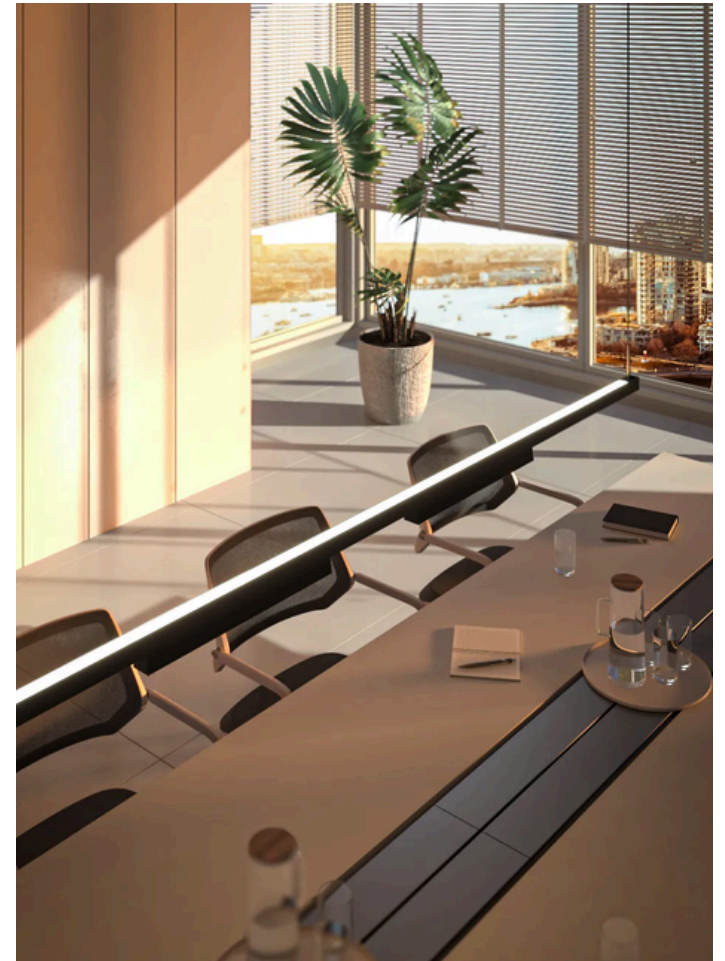

- Pendant, Surface, and Recessed Flangeless or Spackle Flange
- 2'-8' standalone and system runs
- L, T, and X hubs
- Compatible with existng StencilFlex track inserts

Lighting for the Modern World

Thread's design and adjustable features provide precise control over light direction and placement, making it ideal for both ambient and task lighting. Its seamless blend of form and function enhances a wide range of interior spaces with effortless versatility.

Thread Family

Layered Lighting Flexibility

Thread offers several decorative elements that are elegant, timeless, and perfect for reception and meeting areas, hospitality, or residential settings among others, these include: