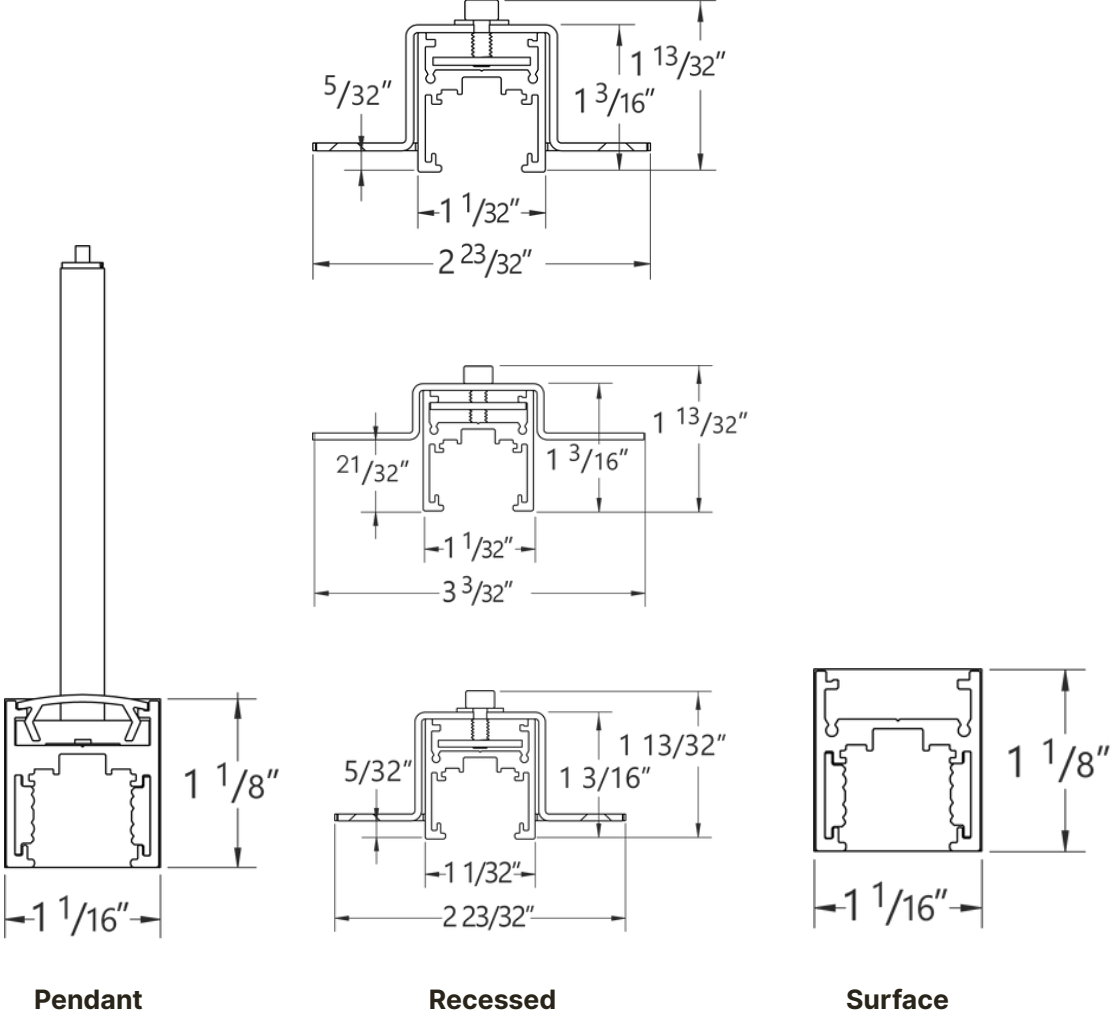

Product Details

Adapt Thread to the changing needs of your space, whether it's spotlighting artwork, enhancing task areas, or setting the perfect ambient tone. With intuitive adjustments and flexible components, Thread makes it easy to fine-tune your lighting for any moment.

- Pendant, Surface, and Recessed Flangeless or Spackle Flange
- 2'-8' standalone and system runs
- L, T, and X hubs
- Compatible with existng StencilFlex track inserts