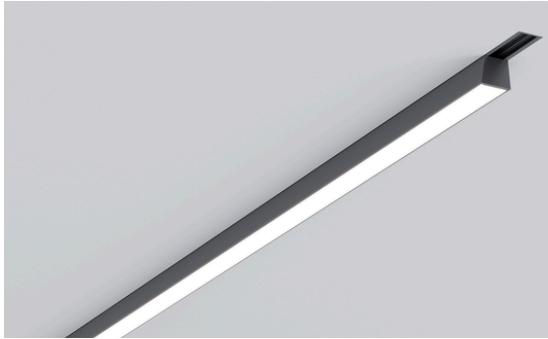

New Inserts Offering

Compatible with all StencilFlex

Shade

A versatile collection featuring three distinct shapes: **bell**, **cone**, and **dome**, each available in two sizes.

Orb:

5-inch frosted glass luminaire delivering over 1000 lumens of soft, 360-degree diffuse illumination. Designed for exceptional uniformity, Orb is available in both suspended **pendant** and **flush** mount options.

FlexTube:

A flexible, fully illuminated $\frac{3}{4}$ " silicon tube available in 4- and 8-foot lengths (custom lengths on request). It connects to the track at both ends, allowing it to wrap, link segments, or transition from ceiling to wall.

Disk Direct:

A 6½-inch backlit element that creates striking indirect lighting effects. Disk adds a bold visual accent to any space.

New Inserts Offering

Compatible with all StencilFlex

Spotless Lens Module: