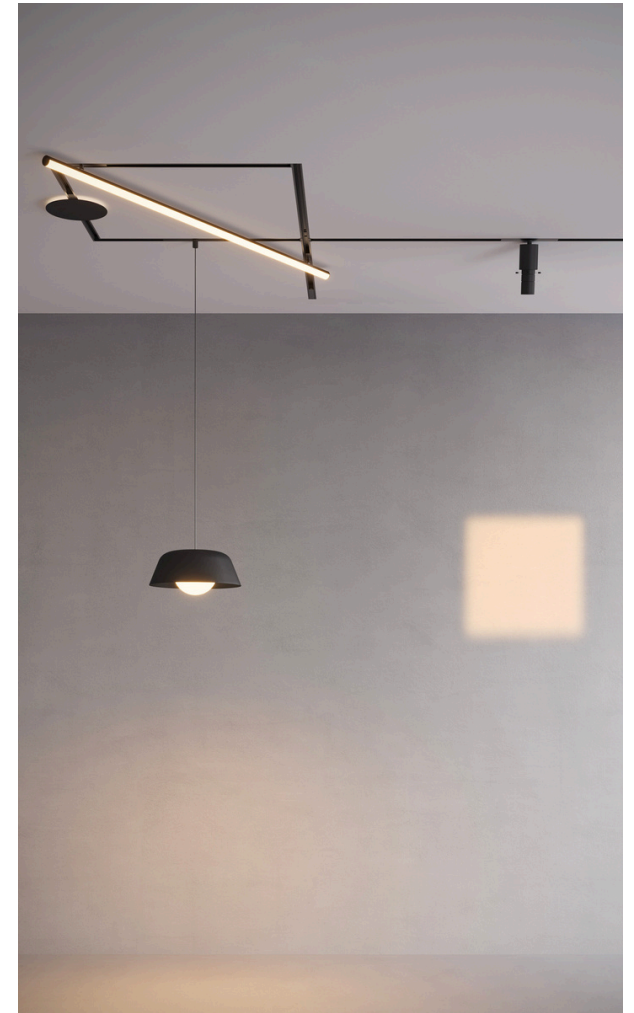

Thread is a sophisticated, minimalist low-voltage track lighting system designed to offer flexible, high-performance lighting solutions for any space. With its clean, modern aesthetic and versatile functionality, Thread is the perfect lighting solution for a wide range of commercial and residential environments.

Product Details

Adapt Thread to the changing needs of your space, whether it's spotlighting artwork, enhancing task areas, or setting the perfect ambient tone. With intuitive adjustments and flexible components, Thread makes it easy to fine-tune your lighting for any moment.

- Pendant, Surface, and Recessed Flangeless or Spackle Flange
- 2'-8' standalone and system runs
- L, T, and X hubs
- Compatible with existng StencilFlex track inserts

Lighting for the Modern World

Thread's design and adjustable features provide precise control over light direction and placement, making it ideal for both ambient and task lighting. Its seamless blend of form and function enhances a wide range of interior spaces with effortless versatility.

New Inserts Offering

Compatible with all StencilFlex

Shade

A versatile collection featuring three distinct shapes: **bell**, **cone**, and **dome**, each available in two sizes.

Orb:

5-inch frosted glass luminaire delivering over 1000 lumens of soft, 360-degree diffuse illumination. Designed for exceptional uniformity, Orb is available in both suspended **pendant** and **flush** mount options.