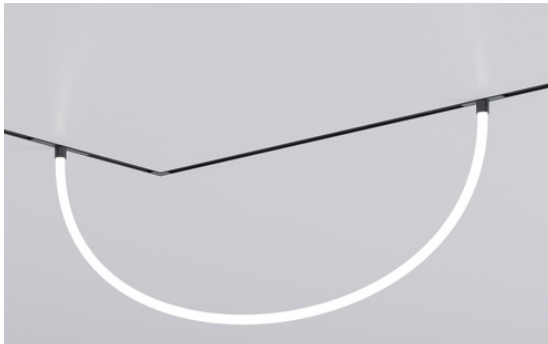

Layered Lighting Flexibility - With New Inserts Offering

Thread Family

Thread delivers multiple layers of light—direct, indirect, accent, and decorative—within a single, cohesive system. It's fully compatible with all Axis track inserts, offering maximum flexibility. Every module is designed for high efficacy and delivers 90+ CRI for outstanding light quality.

New Inserts Offering

Compatible with all StencilFlex

Shade

A versatile collection featuring three distinct shapes: **bell**, **cone**, and **dome**, each available in two sizes.

Orb:

5-inch frosted glass luminaire delivering over 1000 lumens of soft, 360-degree diffuse illumination. Designed for exceptional uniformity, Orb is available in both suspended **pendant** and **flush** mount options.

FlexTube:

A flexible, fully illuminated $\frac{3}{4}$ " silicon tube available in 4- and 8-foot lengths (custom lengths on request). It connects to the track at both ends, allowing it to wrap, link segments, or transition from ceiling to wall.

Flexible Integrated Module:

Designed to deliver flush, direct illumination, this adaptable lighting solution can also be seamlessly installed in curved recessed sections. A bridge version is available, enabling smooth power transfer between sections for continuous, uninterrupted light.